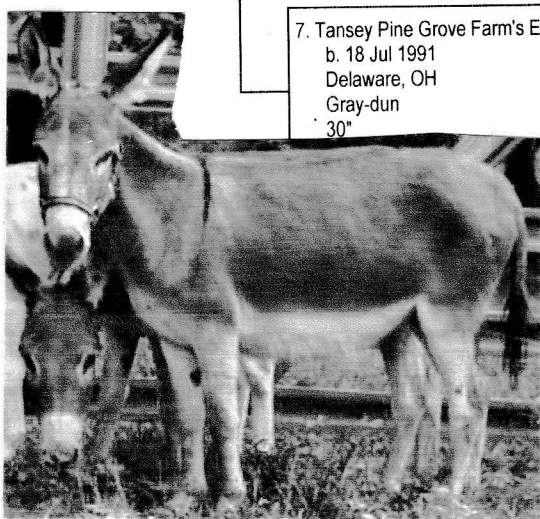

Pedigree

Chart #1

Chart of
T's Ultimate Girl-R-02 My World 46904

The American Donkey and Mule Society
 P.O. Box 1210, Lewisville, TX 75067 (972) 219-0781
 The American Donkey and Mule Society is not responsible
 for errors in information submitted to the registry.