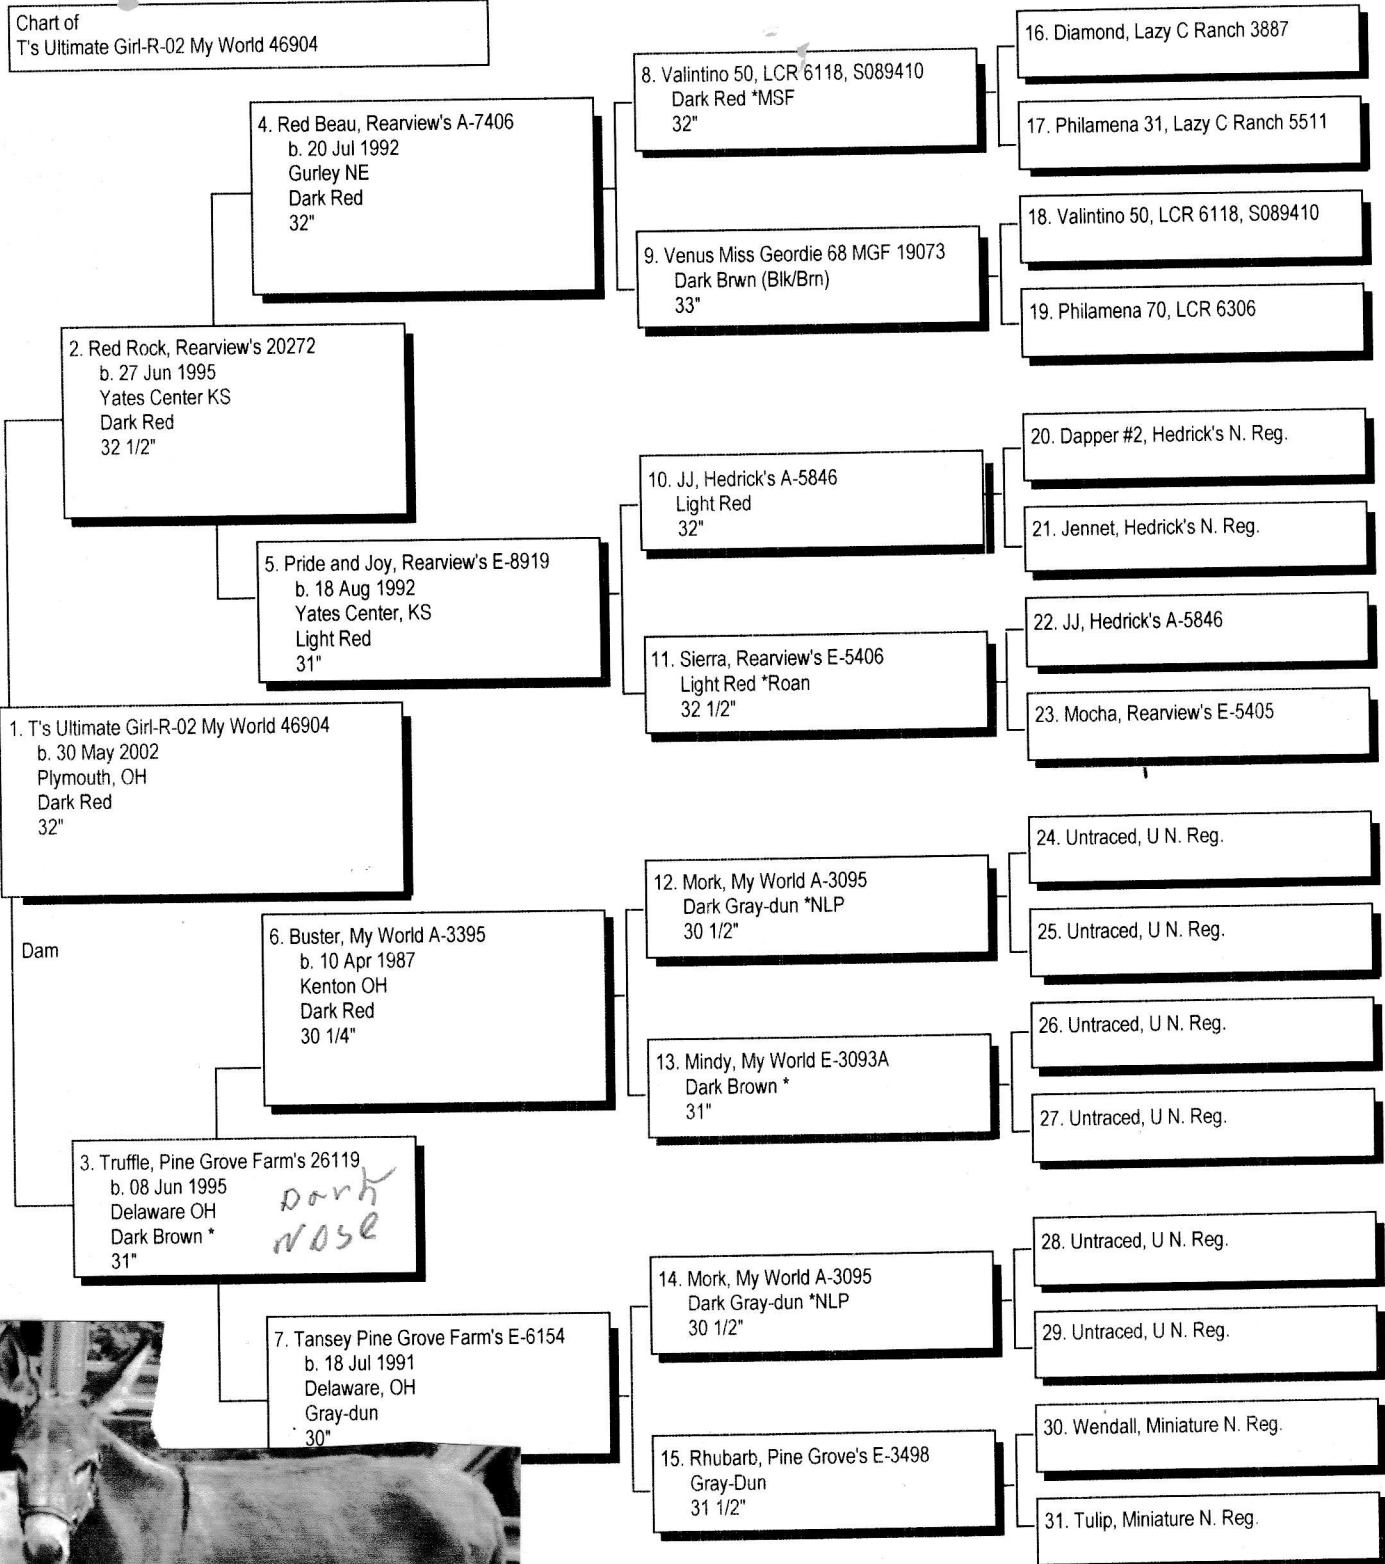

Pedigree

Chart #1

Chart of
T's Ultimate Girl-R-02 My World 46904

The American Donkey and Mule Society
 P.O. Box 1210, Lewisville, TX 75067 (972) 219-0781
 The American Donkey and Mule Society is not responsible
 for errors in information submitted to the registry.