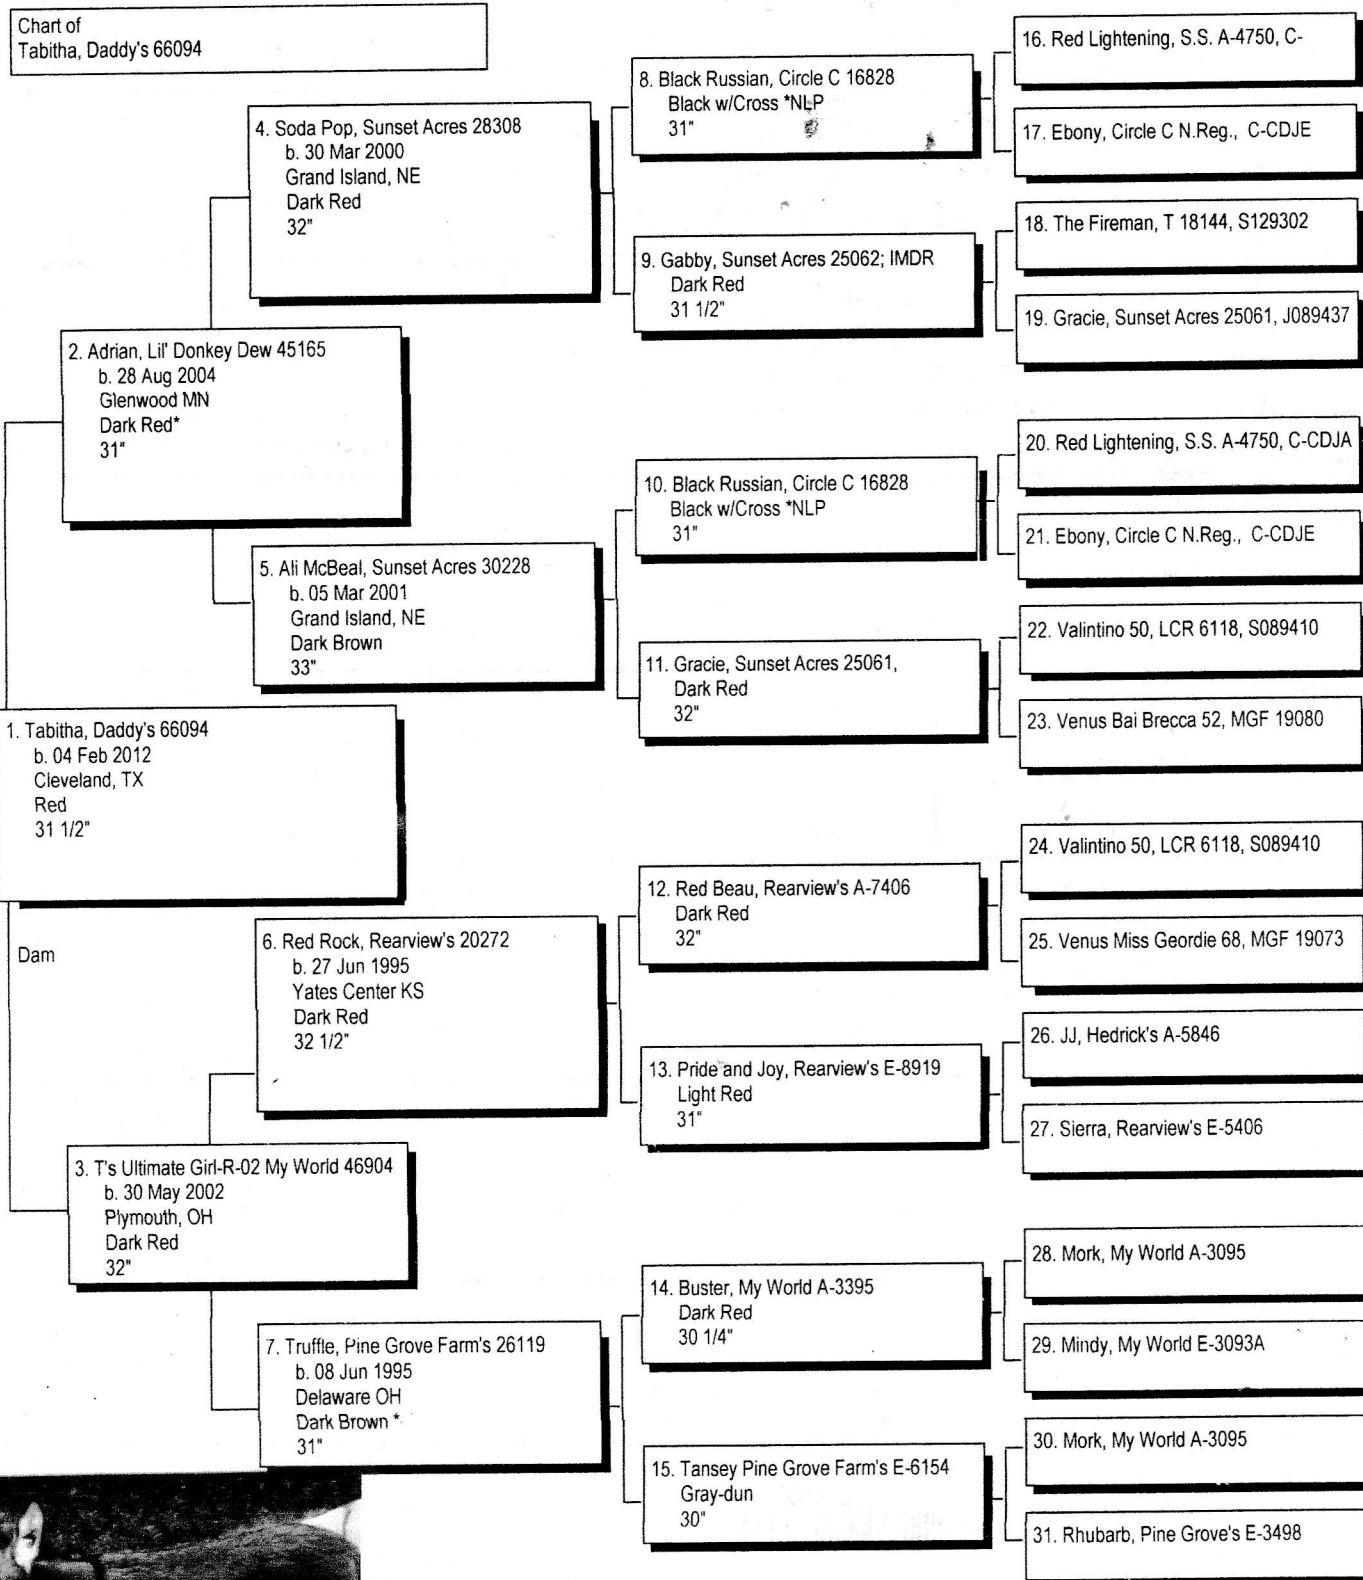

0A01265977

Pedigree

Chart #1

The American Donkey and Mule Society  
 P.O. Box 1210, Lewisville, TX 75067 (972) 219-0781  
 The American Donkey and Mule Society is not responsible  
 for errors in information submitted to the registry.