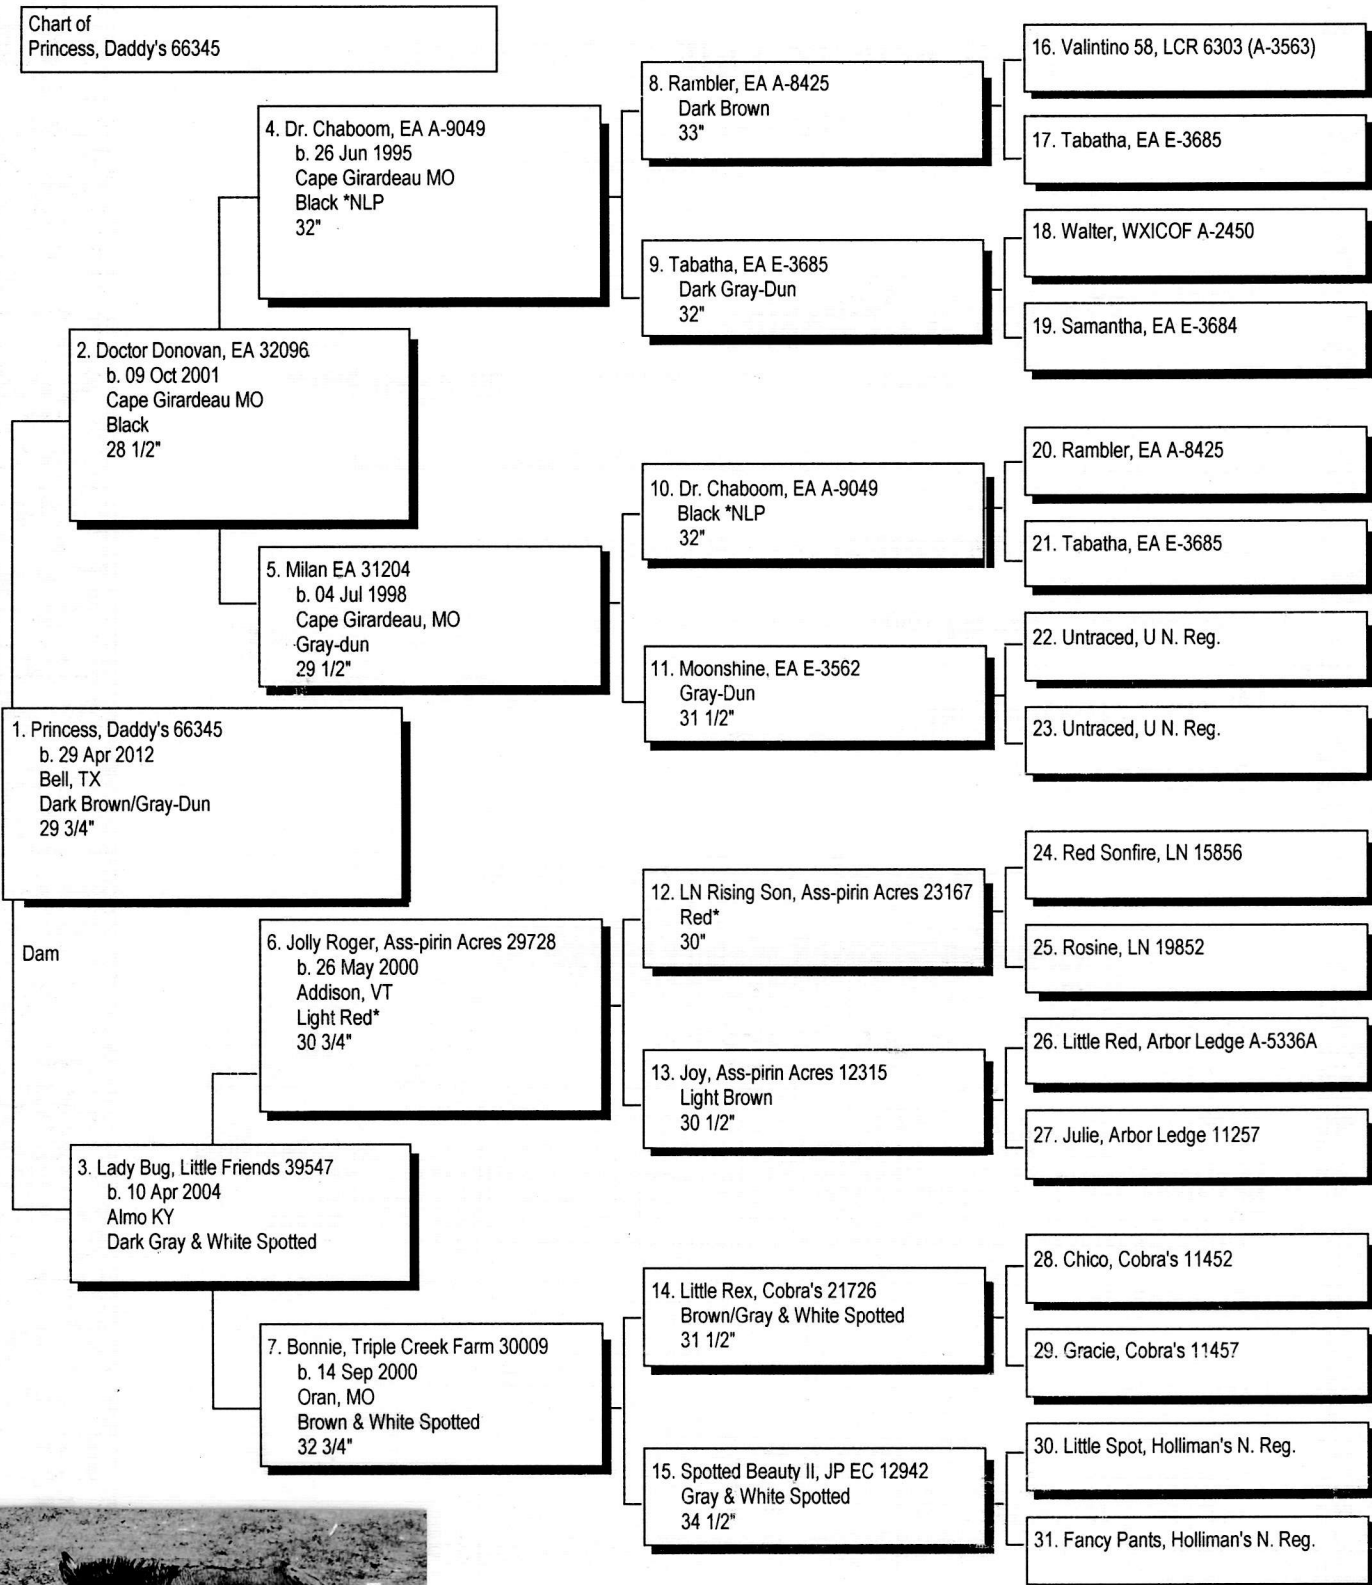

0A01294628

Pedigree

Chart #1

The American Donkey & Mule Soc  
 PO Box 1210  
 Lewisville TX 75067  
 (972) 219-0781  
 Www.lovelongears.com