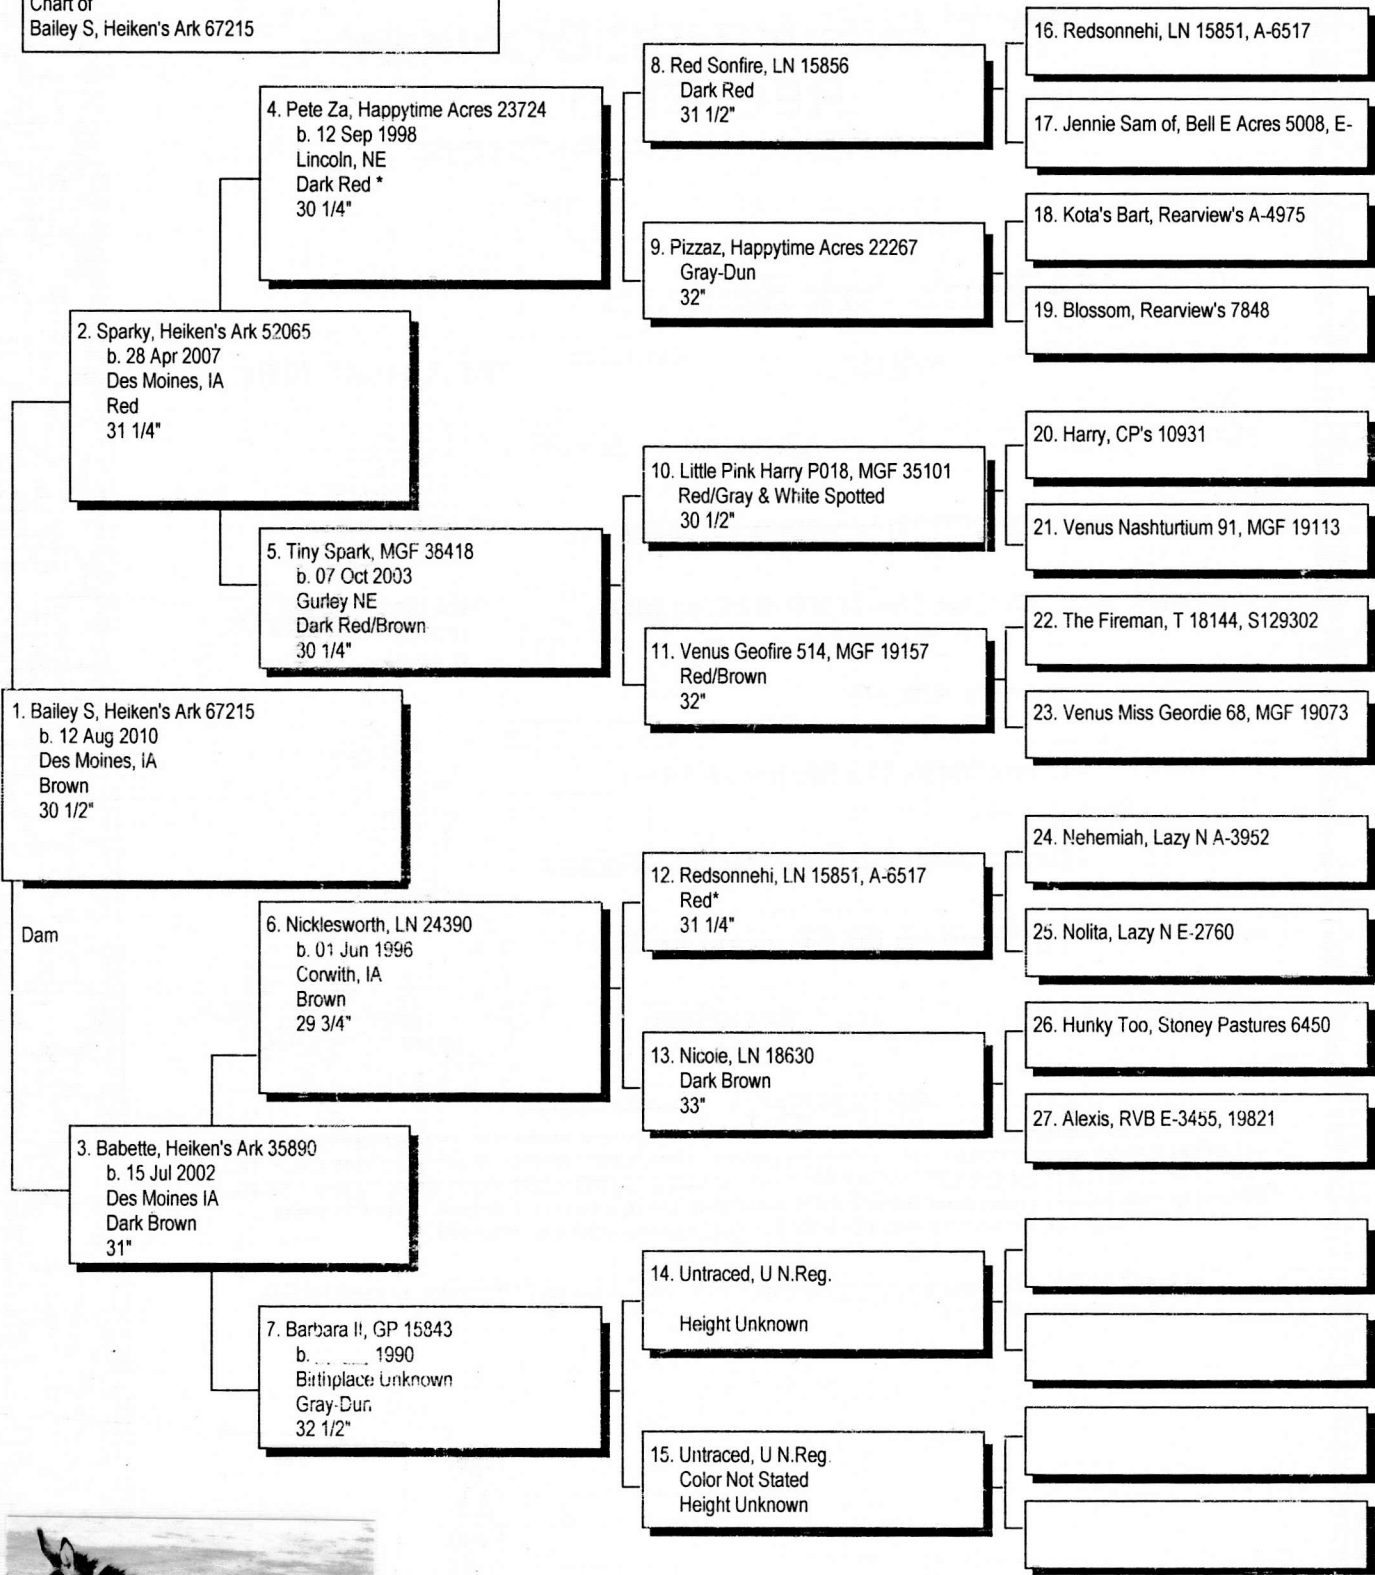

Pedigree

Chart #1

Chart of
Bailey S, Heiken's Ark 67215

Bailey S